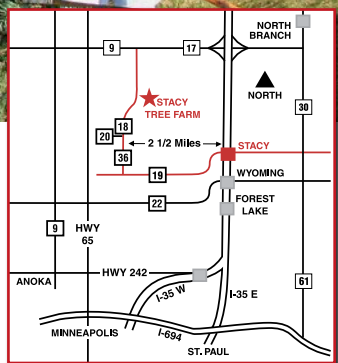

**\$3 OFF ANY TREE!**

Cut Your Own  
**CHRISTMAS  
TREE**

**\$71.95**

with coupon - reg. \$74.95

**Balsam  
Fraser Fir**  
(Up to 10 feet)

**OR TAKE \$3 OFF  
ANY PRE-CUT TREE!**

**CUT YOUR OWN TREE AT STACY TREE FARM**

[www.stacytreefarm.com](http://www.stacytreefarm.com)

**Stacy Tree Farm specializes in  
Fraser Fir and Balsam Fir.  
We also offer a large selection  
of premium pre-cut trees in a  
variety of sizes.**

**763-753-4595**

Watch for Yellow Signs

**Saws & Ropes Provided • Field Roads Open  
FREE Tree Shaking • Tree Wrapping  
Tree Stands, Bags & Wreaths Available**  
**Farm Fresh Pre-Cut Trees up to 12', Individually Priced**

I-35 North Approximately 30 minutes to Stacy exit. Go left (West) 2 1/2 miles, then right on #36 2 1/2 miles.