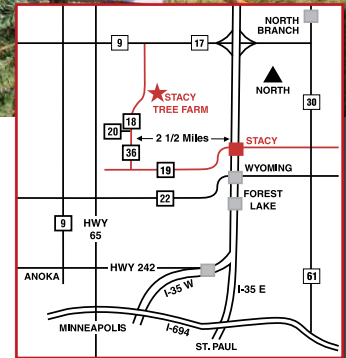

www.stacytreefarm.com

We picked out a good one, Mom!

Yea, really smells nice too!

**Over 100 Acres
to roam with
30,000 trees!**

651-462-2264

**Saws & Ropes Provided • Field Roads Open • FREE Tree Shaking
Tree Stands, Bags & Wreaths Available • Tree Wrapping
Farm Fresh Pre-Cut Trees up to 12' • \$22.93-\$79.96
Open November 21, 22, 27, 28 & 29 and December 4, 5 & 6
Hours: 9am-5pm (weather permitting)**

I-35 North Approximately 30 minutes to Stacy exit. Go left (West) 2 1/2 miles, then right on #36 2 1/2 miles.

Watch for Yellow Signs

\$3 OFF Coupon not valid with other offers. Expires 12/6/2020