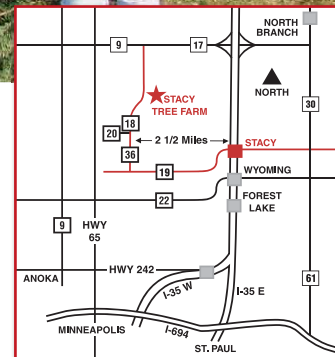

www.stacytreefarm.com

*We picked out a
good one, Mom!*

*Yea, really
smells nice too!*

**Over 100 Acres
to roam with
30,000 trees!**

FREE Friday • Saturday • Sunday
(November 25, 26, 27 & December 3, 4)

**Petting Zoo • Hot Apple Cider • Coloring Books • Visit with Santa
Pack A Tailgate Lunch to Add to Your Fun!**

**CUT YOUR OWN
STACY
TREE FARM**

651-462-2264

Watch for Yellow Signs

**Saws & Ropes Provided • Field Roads Open • FREE Tree Shaking
Tree Stands, Bags & Wreaths Available • Tree Wrapping
Farm Fresh Pre-Cut Trees up to 12' • \$17.83-\$79.96
Open Nov. 19 & 20 and every day from Nov. 25 through Dec. 11
Hours: 9am-5pm (weather permitting)**

\$3 OFF Coupon not valid with other offers. Expires 12/11/2016.

**I-35 North Approximately 30 minutes
to Stacy exit. Go left (West) 2 1/2
miles, then right on #36 2 1/2 miles.**