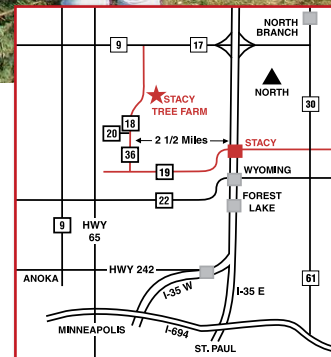

www.stacytreefarm.com

*We picked out a
good one, Mom!*

*Yea, really
smells nice too!*

**Over 100 Acres
to roam with
30,000 trees!**

FREE Friday • Saturday • Sunday
(November 24, 25, 26 & December 2, 3)

**Petting Zoo • Hot Apple Cider • Coloring Books • Visit with Santa
Pack A Tailgate Lunch to Add to Your Fun!**

**CUT YOUR OWN
STACY
TREE FARM**

651-462-2264

Watch for Yellow Signs

**Saws & Ropes Provided • Field Roads Open • FREE Tree Shaking
Tree Stands, Bags & Wreaths Available • Tree Wrapping
Farm Fresh Pre-Cut Trees up to 12' • \$22.93-\$79.96
Open Nov. 18 & 19 and every day from Nov. 24 through Dec. 9
Hours: 9am-5pm (weather permitting)**

\$3 OFF Coupon not valid with other offers. Expires 12/9/2017

**I-35 North Approximately 30 minutes
to Stacy exit. Go left (West) 2½
miles, then right on #36 2½ miles.**